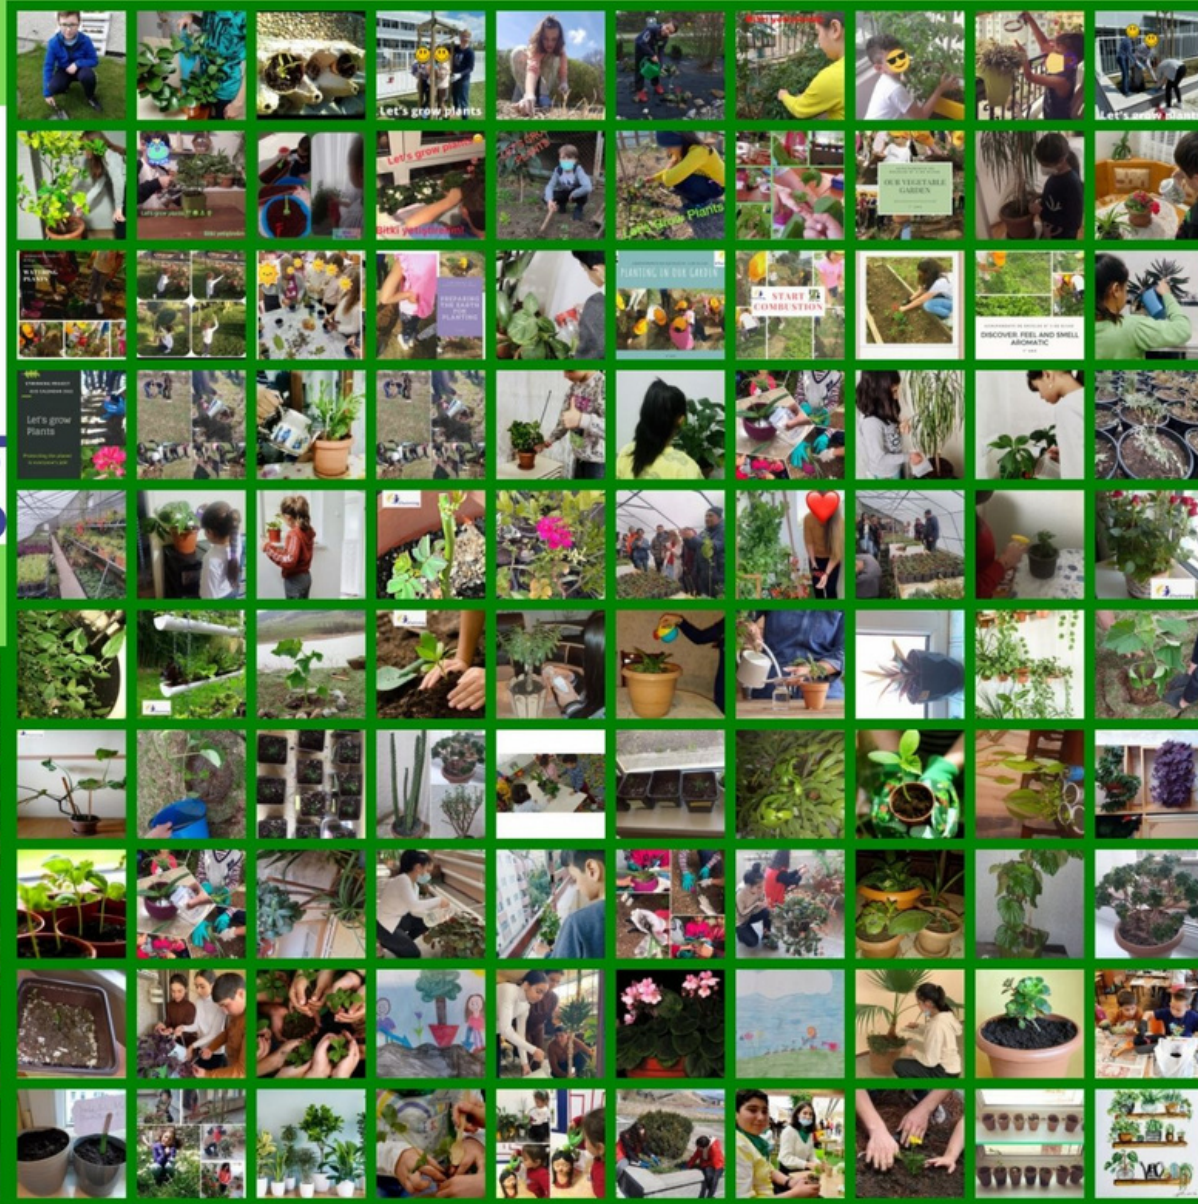

ECO CALENDAR 2022

Eco Calendar 2022

eTwinning

Let's save water.

January

S	M	T	W	T	F	S
						1
2	3	4	5	6	7	8
9	10	11	12	13	14	15
16	17	18	19	20	21	22
23	24	25	26	27	28	29
30	31					

Jan 1

New Year's Day

Let's grow plants.

February

S	M	T	W	T	F	S
		1	2	3	4	5
6	7	8	9	10	11	12
13	14	15	16	17	18	19
20	21	22	23	24	25	26
27	28					

Feb 1 Chinese New Year Feb 14 Valentine's Day

Feb 4 World Cancer Day

March

S	M	T	W	T	F	S
		1	2	3	4	5
6	7	8	9	10	11	12
13	14	15	16	17	18	19
20	21	22	23	24	25	26
27	28	29	30	31		

Mar 22 World Water Day

Mar 26 Earth Hour

April

S	M	T	W	T	F	S
					1	2
3	4	5	6	7	8	9
10	11	12	13	14	15	16
17	18	19	20	21	22	23
24	25	26	27	28	29	30

Apr 1 Ramadan Apr 17 Easter Sunday

Apr 15 Good Friday

May

S	M	T	W	T	F	S
1	2	3	4	5	6	7
8	9	10	11	12	13	14
15	16	17	18	19	20	21
22	23	24	25	26	27	28
29	30	31				

August

S	M	T	W	T	F	S
	1	2	3	4	5	6
7	8	9	10	11	12	13
14	15	16	17	18	19	20
21	22	23	24	25	26	27
28	29	30	31			

Aug 26 Women's Equality Day

September

Let's pick up trash when we see it.

S	M	T	W	T	F	S
				1	2	3
4	5	6	7	8	9	10
11	12	13	14	15	16	17
18	19	20	21	22	23	24
25	26	27	28	29	30	